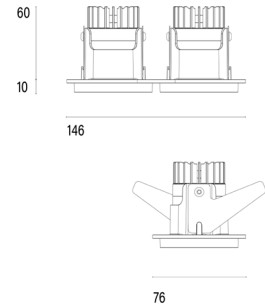

101 06 001100.022

Model

Name	Mono 060 ² Type 1 Recessed Downlighter
Finish	Structured Black
Area	Indoor / Outdoor

System

Power (Luminaire)	6.8W
Power (System)	8W
Voltage	240V-AC
Optics	Rotationally Symmetrical Direct 25°
Colour Temperature	2700°K
Luminous Flux	576lm
TM30	Rf95 Rg103
CRI	Ra98
Lumen Maintenance	L90 B10 50000hrs
Chromacity	<3 McAdam Step Ellipse
Articulation	Fixed
Cut-Out	Round 2x55mm at 70mm centres x 90mm Depth
Ingress Protection	IP44
Control Device	Remote Phase DIM (Included)
Class	III